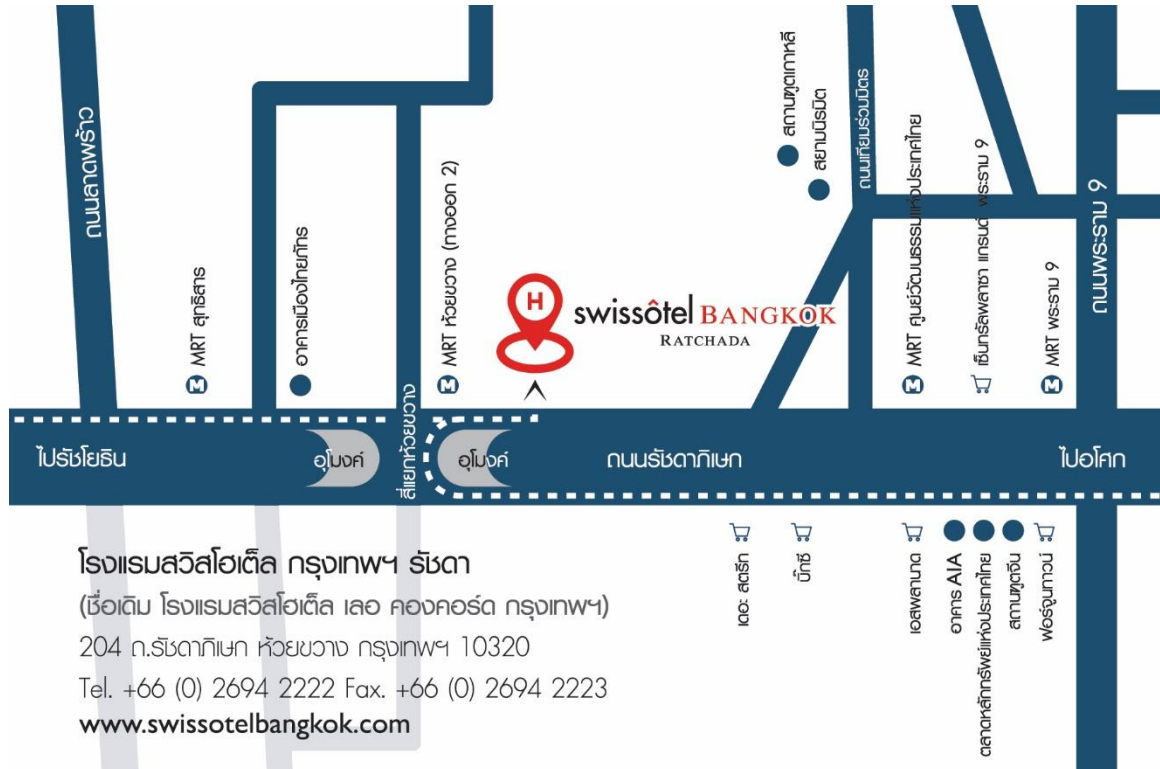

**Map of Swissotel Bangkok Ratchada,
the Venue of the Meeting**

- If commuted via MRT, the venue is located near Huay Kwang Station, exit no. 2
- Bus: 12, 13, 73, 122, 136, 137, 175, 185, 206
- Air-conditioned Bus: 15, 18, 22, 136, 137, 514, 517, 528, 529